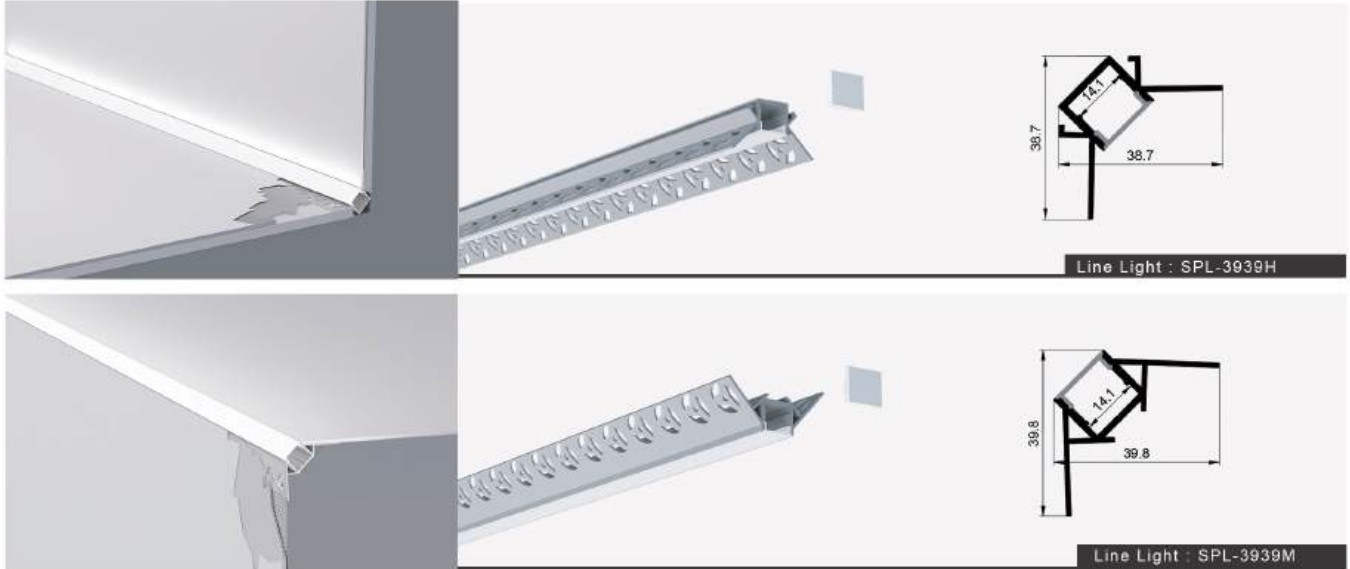

Product Code : SPL-3939H / SPL-3939M

Light Sources	Power Per Meter		Luminous Per Meter		CCT Color Temperature	CRI Color Rendering Index
Mid-Power	11	Watt	1200	Lumen	3000	Kalvin
High-Power	23	Watt	2500	Lumen	4000	Kalvin
High-Efficiency	23.4	Watt	3500	Lumen	6000	Kalvin

Standards / CE / / /

Powered By:

Accessories	End Cap
SPL-3939	

Profile Dimensions	Width	Height	Length
SPL-3939	39 mm	39 mm	Per Order

Material / Profile: Anodized Aluminum / Diffuser : PMMA