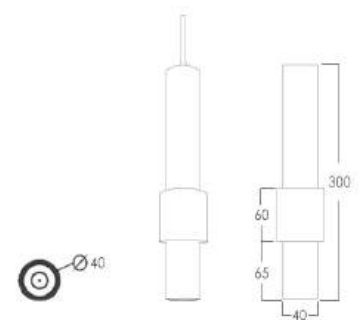

Product: Pendant modules 2016