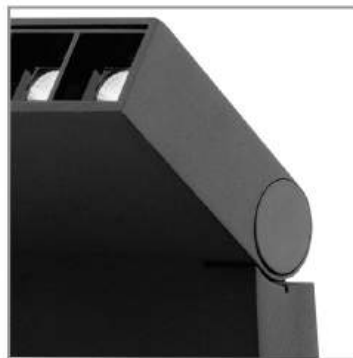

Product: Tilt Dark light modules 2007A