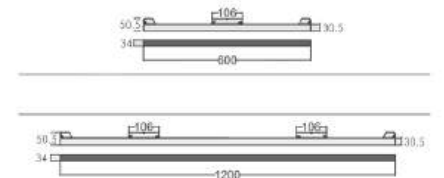

Product: Linear light modules 2010