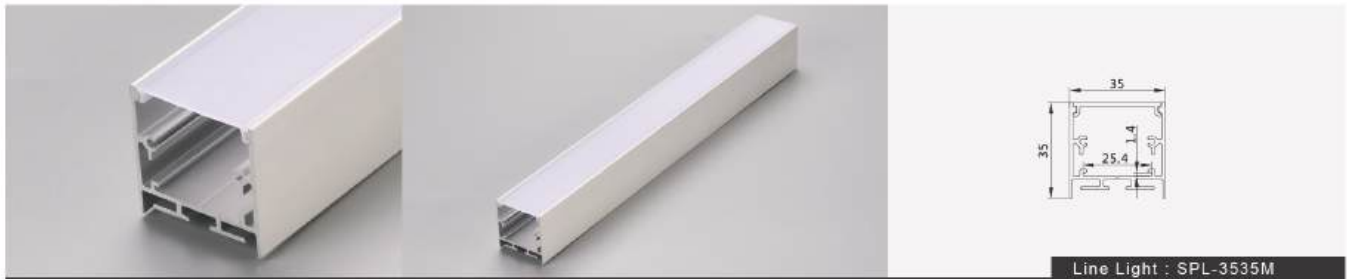

Line Light : SPL-3535M

Light Sources	Power Per Meter		Luminous Per Meter		CCT Color Temperature		CRI Color Rendering Index		
	Watt	Lumen	Watt	Lumen	Kalvin				
Mid-Power	12	1200	24	2400	3000	Kalvin	> 80		
	24	2400	24	2500					
High-Power	24	2500	48	5000	4000	Kalvin			
	48	5000	24	3500				6000	Kalvin
High-Efficiency	24	3500							

Standards / CE / RoHS / REACH / UL

Powered By:

Accessories	Fixtures	End Cap
SPL-3535A		
SPL-3535M		

Profile Dimensions	Width	Height	Length
SPL-535A	35 mm	35 mm	Per Order
SPL-3535M	35 mm	35 mm	

Material / Profile: Anodized Aluminum / Diffuser : PMMA