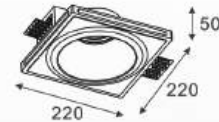

Product Code : SPL-11009