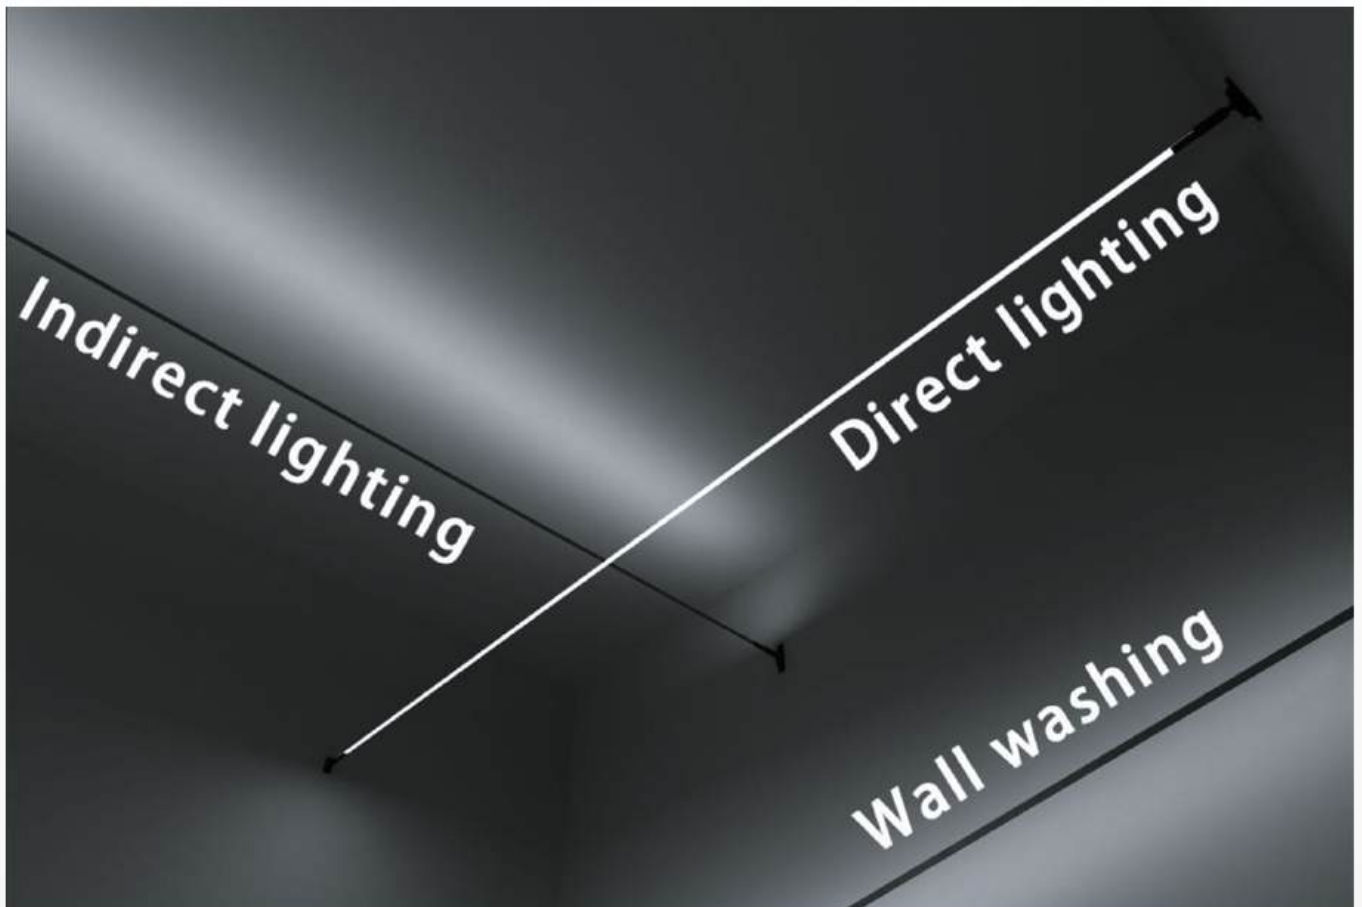

Products Code : SPL - Point To Point Line Light

Power: 15 w/m

Color Temp: 3000k - 4000k

Luminous: 1500 lm/m

Length: 1m - 6m

CRI > 90