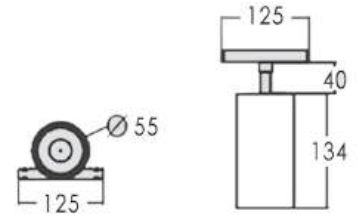

Products: Spotlight Modules

Product: Spotlight modules