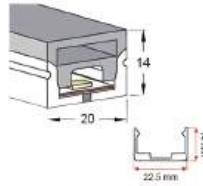

Color Temp: 3000k - 4000k - 6000k

Length: Customized

Power: 1.5 w/m

Luminous: 700 lm/m

CRI > 80