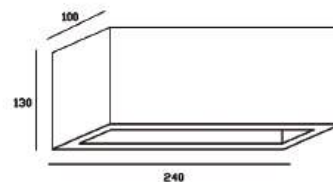

Products Code : SPL-4030 / SPL-4031 / SPL-4032 / SPL-4033

Product Code : SPL-4030