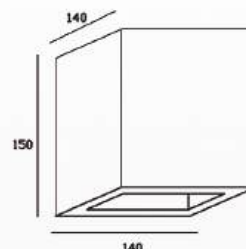

Product Code : SPL-4032