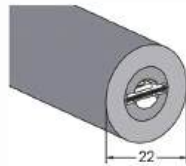

Length: Customized

Power: 1.5 w/m

Luminous: 700 lm/m

CRI > 80

Product Code : SPL - Tube 360

Color Temp: 4000 k

Length: 5 m

Power: 18 w/m