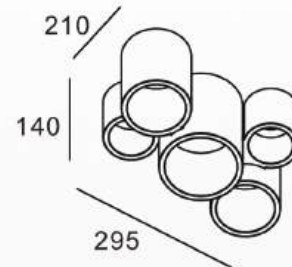

Product Code : SPL-4016-5