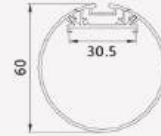

Products Code : SPL-R60 / SPL-R30

Line Light : SPL-R60