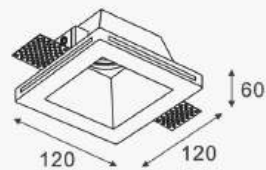

Product Code : SPL-11004