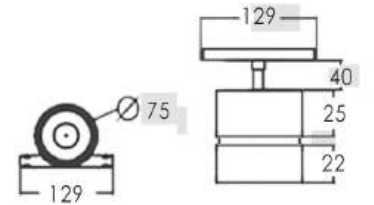

Product: Spotlight modules