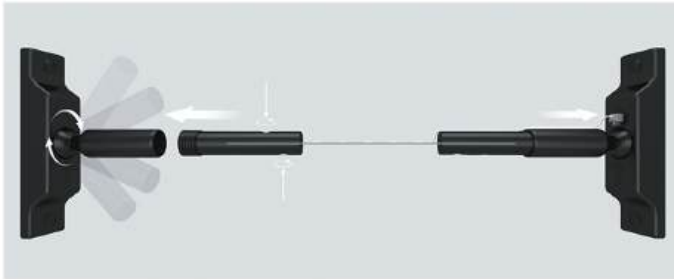

Color: RGB

Voltage: 24 v

Power: 14 w/m

Product Code : SPL-360-Flexi-BlackRGB

Products Code : SPL - Point To Point Line Light

Product Code : SPL - Point To Point Line Light

Power: 15 w/m

Color Temp: 3000k - 4000k