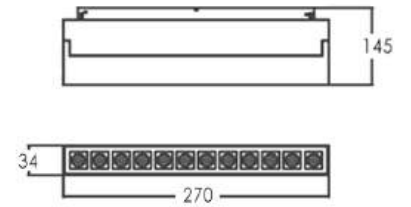

Product: Tilt Dark light modules 2007A