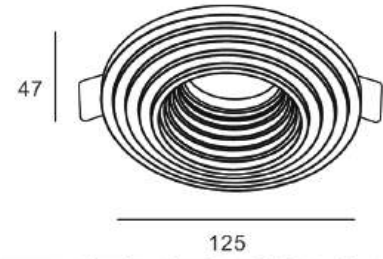

Code : SPL-4036-1-H150

Product : SPL Flex Light

Code : SPL - TC

Code : SPL - TB

Code : SPL - Tube 360

Product : SPL - Point To Point Line Light

Code : Point To Point

Products Code : SPL-11052 / SPL-11003 / SPL-11009 / SPL-11004