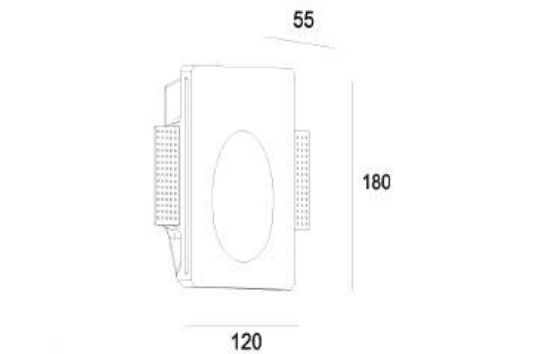

Product Code : SPL-3004