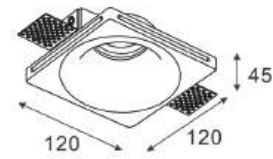

Product Code : SPL-11003