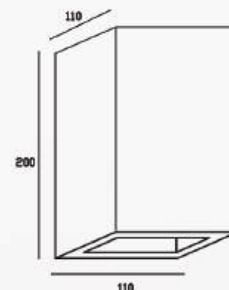

Product Code : SPL-4033