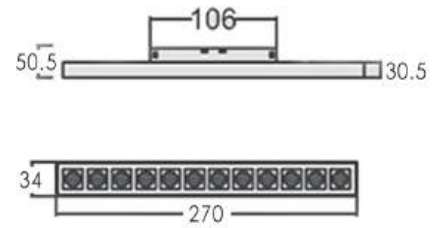

SPL-Dark-Light14W-2004A

SPL-Tilt-DarkLight-2007A

SPL-Magnet-Line Light
2010-120cm

SPL-Magnet-Line Light
2010-60cm

SPL-Magnet-Spot 2013A

SPL-Magnet Spot Light
906

SPL-Magnet Pendant 2016

Products: 2004A /2007A /2010 /2016