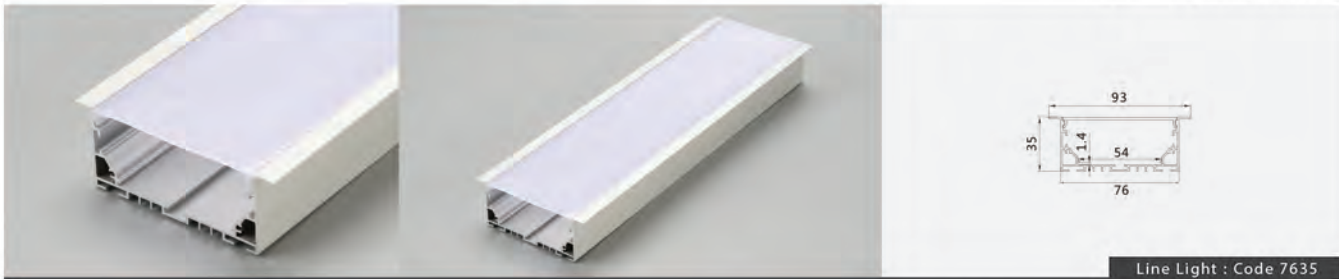

Line Light : Code 5532