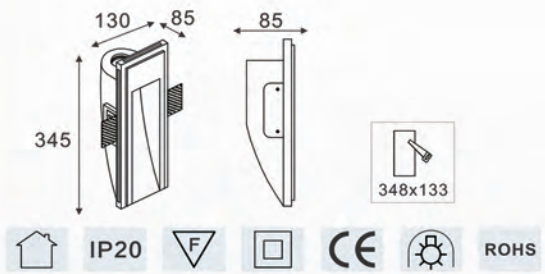

IP20 F CE ROHS

Product Code : W2-4033

Products Code : W1-12012 / W1-3004 / W1-11020

Product Code : W1-12012

Product Code : W1-3004

Product Code : W1-11020

Products Code : SPL - Flex Light

Product Code : SPL - TC