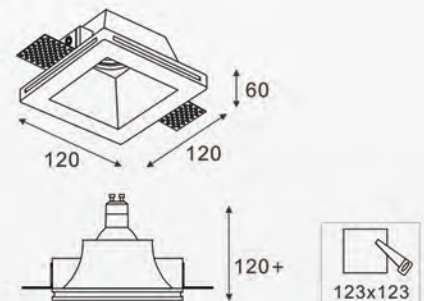

Code : W1-3004

Code : W1-11020

Product : SPL Flex Light

Code : SPL - TC

Code : SPL - TB

Code : SPL - Tube 360

Product : SPL - Point To Point Line Light

Code : Point To Point

Products Code : C1-11052 / C1-11003 / C1-11030 / C1-11004

Product Code : C1-11052

Product Code : C1-11003

Product Code : C1-11009

Product Code : C1-11004

Products Code : C1-11027 / C1-11026-1 / C1-11026-2 / C1-11026-3