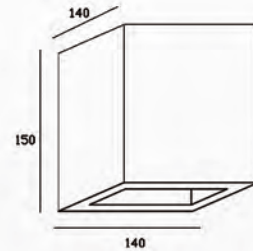

IP20 F CE ROHS