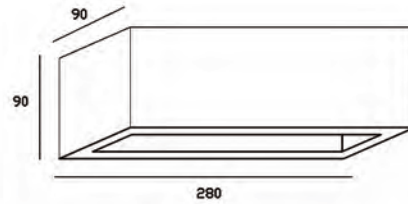

IP20 F CE ROHS