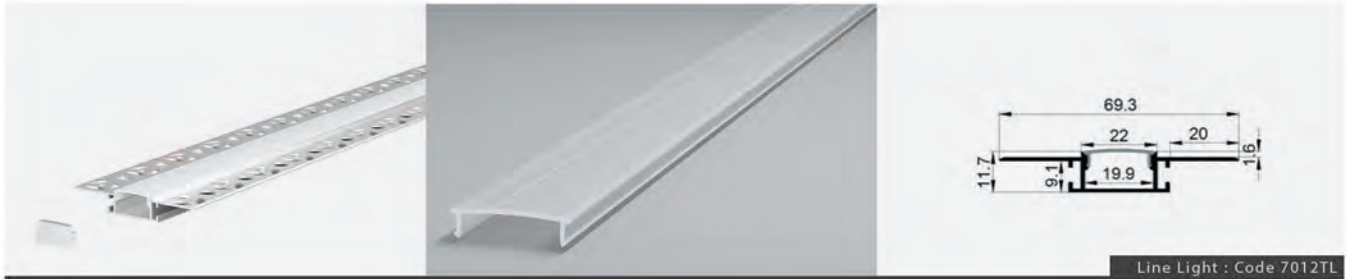

Line Light : Code 2114TL

Line Light : Code 7012TL

Light Sources	Power		Luminous		CCT		CRI
	Per Meter		Per Meter		Color Temperature	Color Rendering Index	
Mid-Power	12	Watt	1200	Lumen	3000	Kalvin	
High-Power	24	Watt	2500	Lumen	4000	Kalvin	> 80
High-Efficiency	24	Watt	3500	Lumen	6000	Kalvin	

Standards / CE / RoHS / REACH / UL

Powered By :

Accessories	Fixtures	End Cap
Line Light 2114TL		
Line Light 7012TL		

Profile Dimensions	Width	Height	Length
Line Light 2114TL	21 mm	14 mm	Per Order
Line Light 7012TL	70mm	12 mm	Per Order

Material / Profile: Anodized Aluminum / Diffuser : PMMA