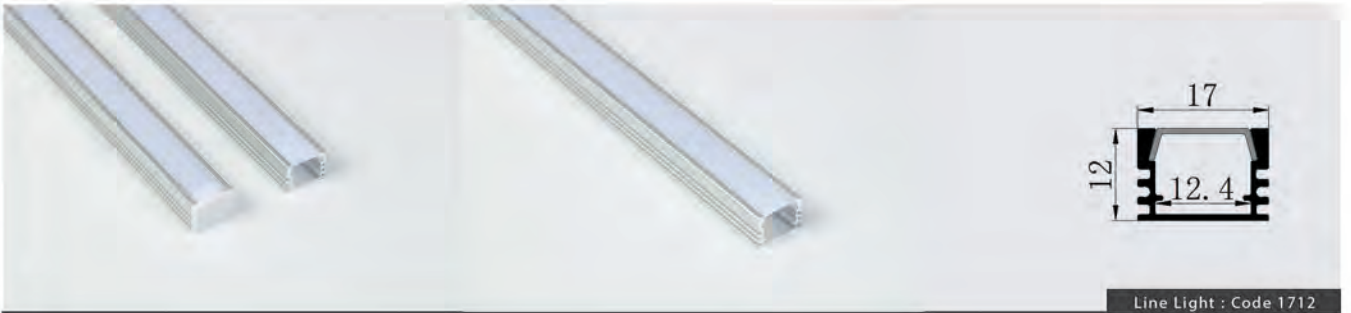

Product Code : Line Light 1612H / 1712

Light Sources	Power Per Meter	Luminous Per Meter	CCT Color Temperature	CRI Color Rendering Index
Mid-Power	11 Watt	1200 Lumen	3000 Kelvin	> 80
High-Power	23 Watt	2500 Lumen	4000 Kelvin	
High-Efficiency	23.4 Watt	3500 Lumen	6000 Kelvin	

Standards / CE / RoHS / A-GS / UL

Powered By:

Accessories	Fixtures	End Cap
Line Light 1612H		
Line Light 1712		

Profile Dimensions	Width	Height	Length
Line Light 1612H	16 mm	12 mm	Per Order
Line Light 1712	17 mm	12 mm	Per Order

Material / Profile: Anodized Aluminum / Diffuser : PMMA