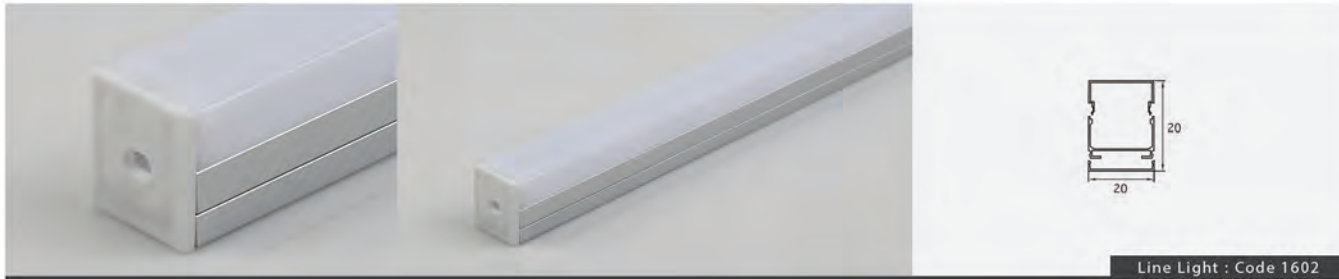

Products Code : Line Light 1602 / 2623

Line Light : Code 1602