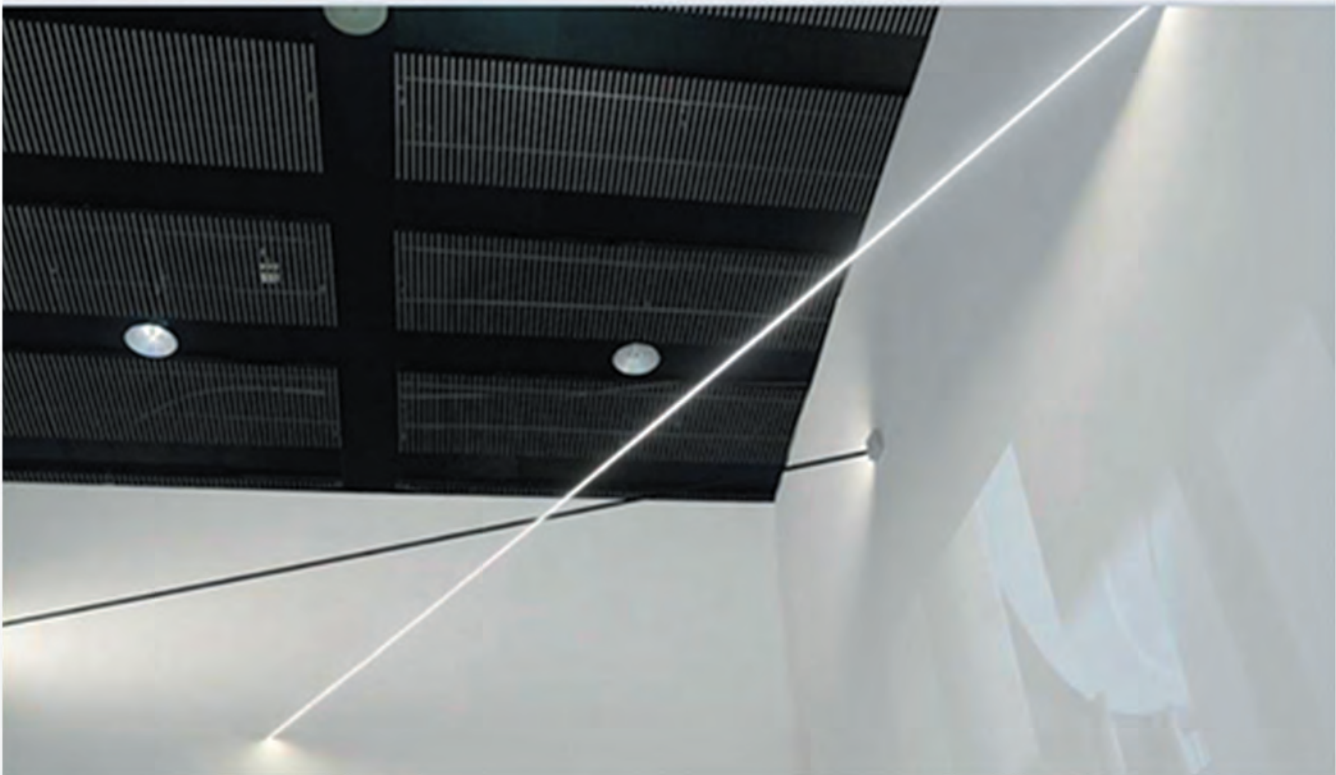

CRI > 80

Products Code : SPL - Point To Point Line Light

Product Code : SPL - Point To Point Line Light

Power: 15 w/m

Color Temp: 3000k - 4000k

Luminous: 1500 lm/m

Length: 1m - 6m

CRI > 90

Invisible Frames

Wide range of plaster frames which become part of ceiling or walls to bring attention only into architecture

Line & Design