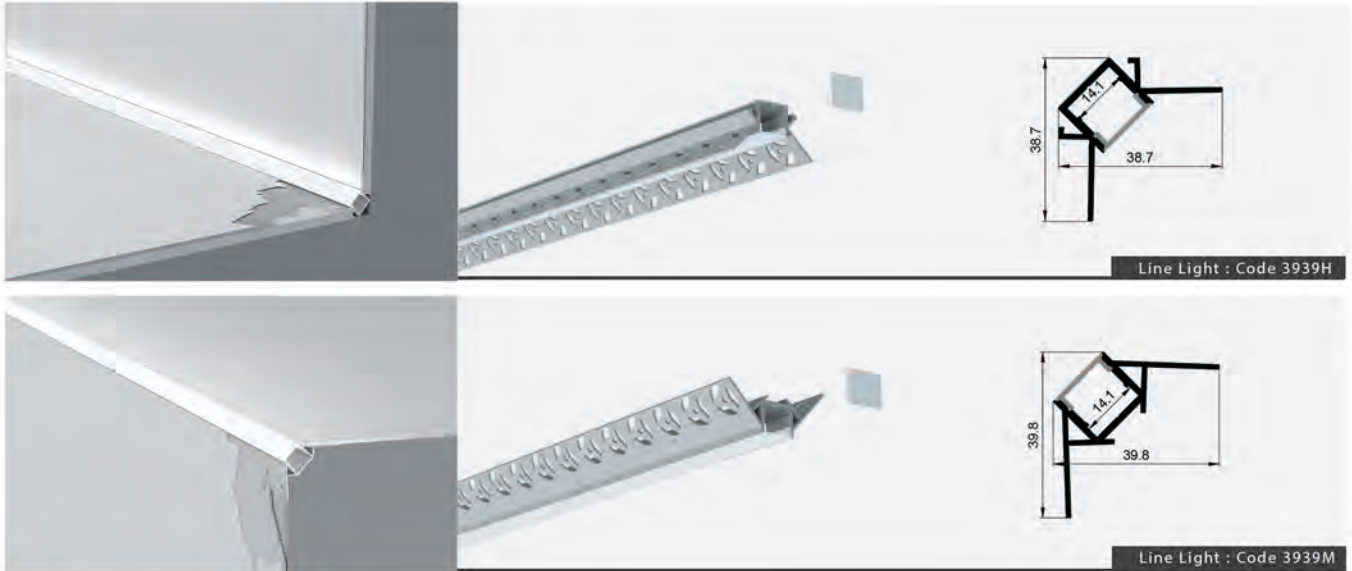

Product Code : Line Light 3939H / 3939M

Light Sources	Power		Luminous		CCT		CRI
	Per Meter		Per Meter		Color Temperature		Color Rendering Index
Mid-Power	11	Watt	1200	Lumen	3000	Kalvin	
High-Power	23	Watt	2500	Lumen	4000	Kalvin	> 80
High-Efficiency	23.4	Watt	3500	Lumen	6000	Kalvin	

Standards / CE / RoHS / GS / UL

Powered By:

Accessories	End Cap
Line Light 3939	

Profile Dimensions	Width	Height	Length
Line Light 3939	39 mm	39 mm	Per Order

Material / Profile: Anodized Aluminum / Diffuser : PMMA