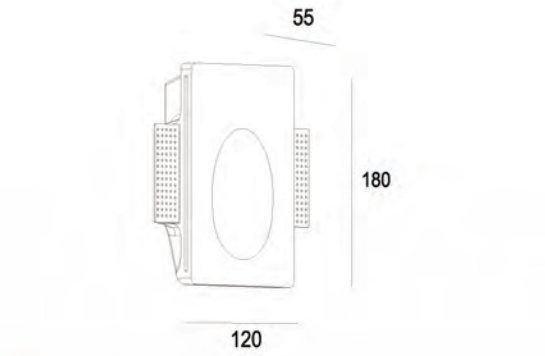

Product Code : W1-3004