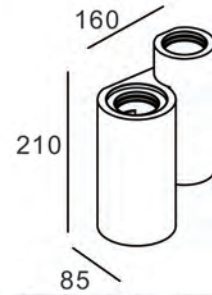

Code : W1-3004

Code : W1-11020

Product : SPL Flex Light

Code : SPL - TC

Code : SPL - TB

Code : SPL - Tube 360

Product : SPL - Point To Point Line Light

Code : Point To Point

Product Code : C1-1037

Product Code : C1-3002

Products Code : C1-11011-R23 / C1-11011-R38 / C1-12012

Product Code : C1-11011-R23

Product Code : C1-11011-R38

Product Code : C1-12012

Products Code : W2-8063-2 / W2-8064-2 / C2-4016-5 / C2-4017-5