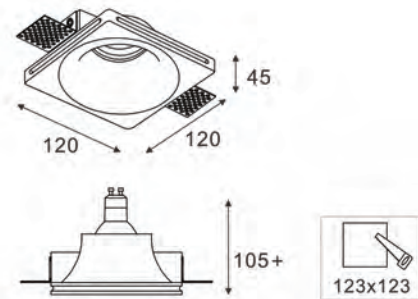

Product Code : C1-11003