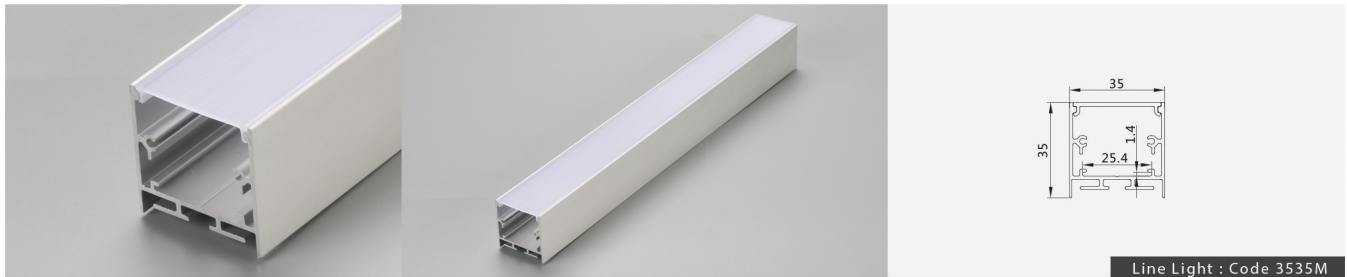

Line Light : Code 3535M

Light Sources	Power		Luminous		CCT		CRI
	Per Meter		Per Meter		Color Temperature	Color Rendering Index	
Mid-Power	12	Watt	1200	Lumen	3000	Kalvin	> 80
	24	Watt	2400	Lumen			
High-Power	24	Watt	2500	Lumen	4000	Kalvin	
	48	Watt	5000	Lumen			
High-Efficiency	24	Watt	3500	Lumen	6000	Kalvin	

Standards / CE / RoHS / REACH / UL

Powered By:

Accessories	Fixtures	End Cap
Line Light 3535A		
Line Light 3535M		

Profile Dimensions	Width	Height	Length
Line Light 3535A	35 mm	35 mm	Per Order
Line Light 3535M	35 mm	35 mm	

Material / Profile: Anodized Aluminum / Diffuser : PMMA