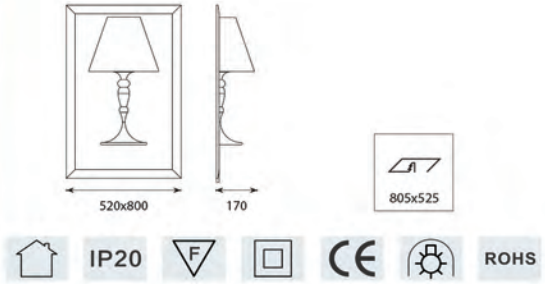

Products Code : W1-12012 / W1-3004 / W1-11020

Product Code : W1-12012