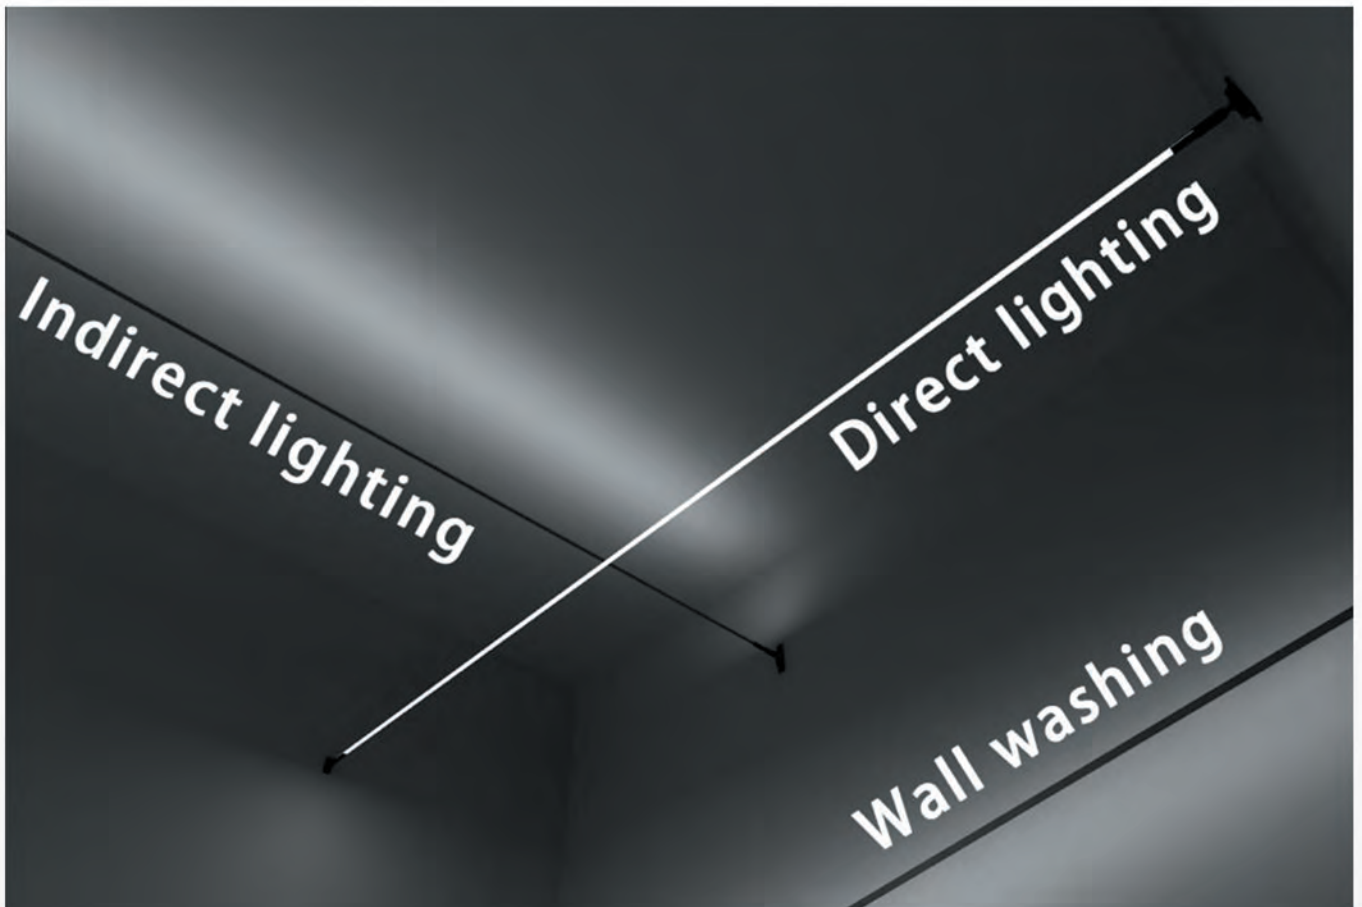

CRI > 80

Products Code : SPL - Point To Point Line Light

Product Code : SPL - Point To Point Line Light

Power: 15 w/m

Color Temp: 3000k - 4000k

Luminous: 1500 lm/m

Length: 1m - 6m

CRI > 90

Invisible Frames

Wide range of plaster frames which become part of ceiling or walls to bring attention only into architecture

Line & Design