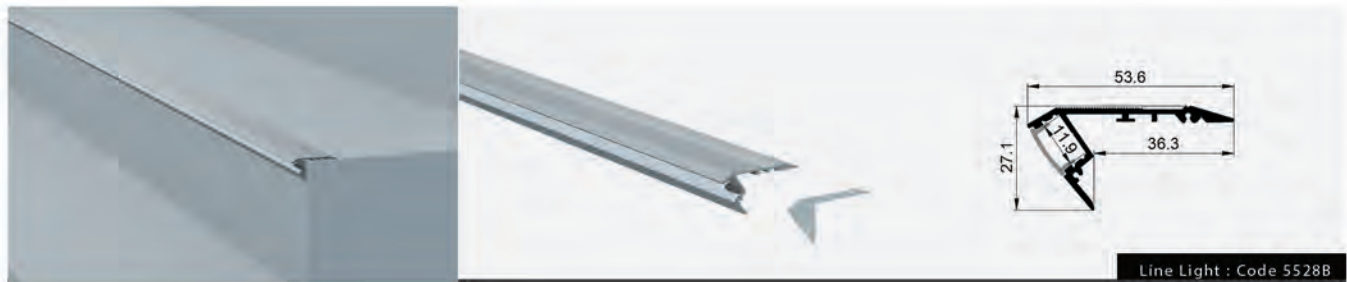

Product Code : Line Light Stairs 5528B

Line Light : Code 5528B

Light Sources	Power Per Meter		Luminous Per Meter		CCT Color Temperature		CRI Color Rendering Index
	Watt		Lumen		Kalvin		
Mid-Power	11	Watt	1200	Lumen	3000	Kalvin	> 80
High-Power	23	Watt	2500	Lumen	4000	Kalvin	
High-Efficiency	23.4	Watt	3500	Lumen	6000	Kalvin	

Standards / CE / RoHS / GS / UL

Powered By :

Accessories

End Cap

Line Light Stairs 5528B

Profile Dimensions

	Width	Height	Length
Line Light Stairs 5528B	55 mm	28 mm	Per Order

Material / Profile: Anodized Aluminum / Diffuser : PMMA