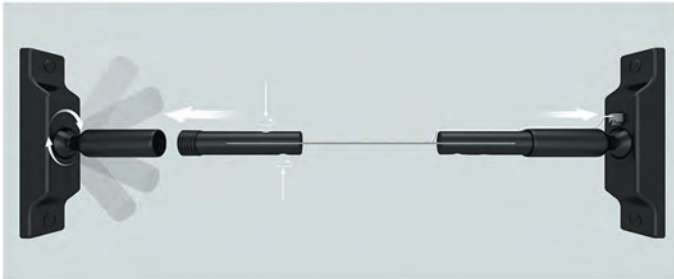

CRI > 80

Products Code : SPL - Point To Point Line Light

Product Code : SPL - Point To Point Line Light

Power: 15 w/m

Color Temp: 3000k - 4000k

Luminous: 1500 lm/m

Length: 1m - 6m

CRI > 90