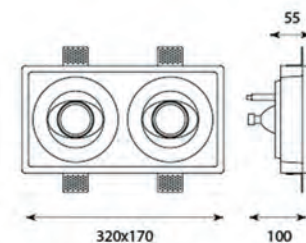

Standards / CE / RoHS / REACH / UL

Powered By : 

Accessories	Fixtures	End Cap
Line Light 2114TL		
Line Light 7012TL		

Profile Dimensions	Width	Height	Length
Line Light 2114TL	21 mm	14 mm	Per Order
Line Light 7012TL	70mm	12 mm	Per Order

Code : W1-3004

Code : W1-11020

Product : SPL Flex Light

Code : SPL - TC

Code : SPL - TB

Code : SPL - Tube 360

Product : SPL - Point To Point Line Light

Code : Point To Point

Product Code : C1-11027

Product Code : C1-11026-1

Product Code : C1-11026-2

Product Code : C1-11026-3

Products Code : C1-11030 / C1-11030-2 / C1-1037 / C1- 3002

Product Code : C1-11030

Product Code : C1-11030-2