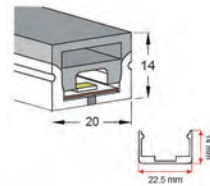

Color Temp: 3000k - 4000k - 6000k

Length: Customized

Power: 1.5 w/m

Luminous: 700 lm/m

CRI > 80