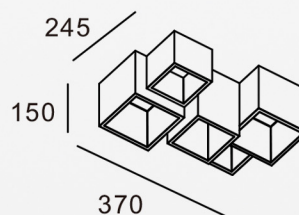

Products Code : W2-8063-2 / W2-8064-2 / C2-4016-5 / C2-4017-5