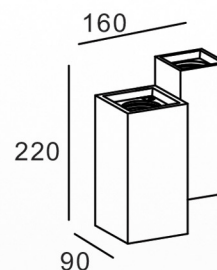

Products Code : W2-8063-2 / W2-8064-2 / C2-4016-5 / C2-4017-5