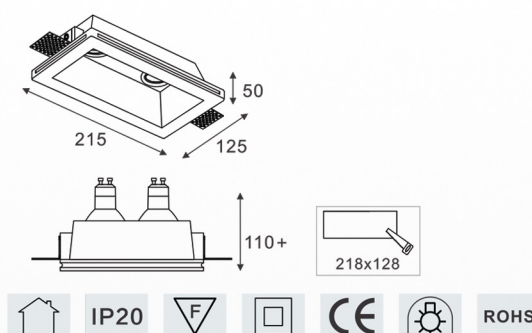

Standards / CE / RoHS / GS / UL

Powered By :

Accessories	Fixtures	End Cap
Line Light R60		

Profile Dimensions	Width	Height	Length
Line Light R60	60 mm	60 mm	Per Order

Material / Profile: Anodized Aluminum / Diffuser : PMMA

Code : W2-8086

Code : W2-4030

Code : W2-4031

Code : W2-4032

Code : W2-4033

Products Code : C1-11004 / C1-11027 / C1-11026-1 / C1-11026-2

Product Code : C1-11004

Product Code : C1-11027