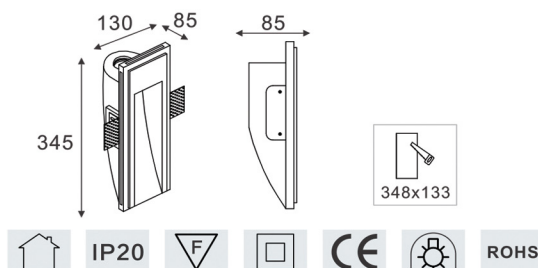

Products Code : W1-11020 / W1-12012

Product Code : W1-11020