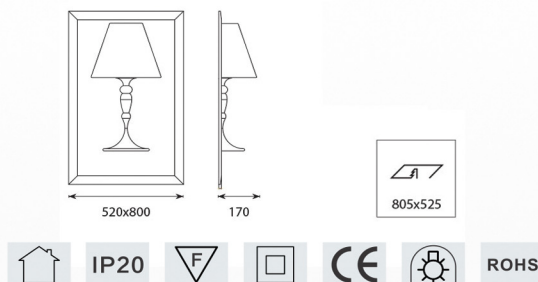

Product Code : W1-12012