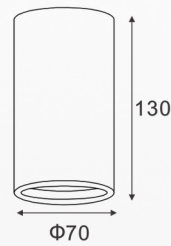

Product Code : C2-11015-R