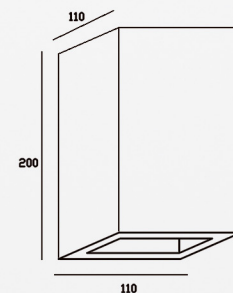

Products Code : W2-4030 / W2-4031 / W2-4032 / W2-4033

Product Code : W2-4032