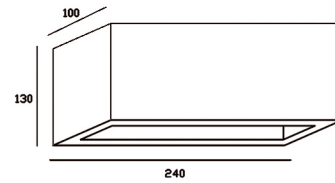

Products Code : W2-4030 / W2-4031 / W2-4032 / W2-4033