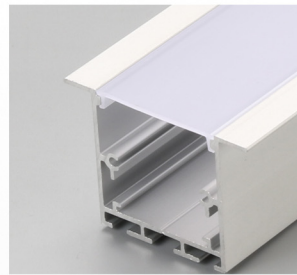

Linear Light

Different Aluminum Profiles combined with wide range of LED sources to provide customized linear lighting solution

Line & Design

SPL lighting Group

Profile : 1715

Profile : 3030

Profile : 3535A