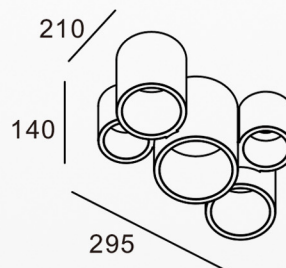

Products Code : W2-8063-2 / W2-8064-2 / C2-4016-5 / C2-4017-5