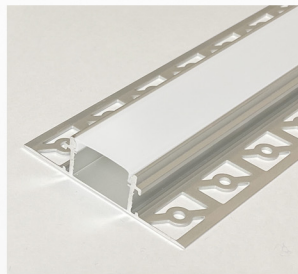

Profile : 2114 TL