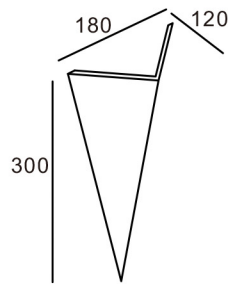

Products Code : W2-8086 / W2-12011 / W1-11024 / W-11023

Product Code : W2-8086