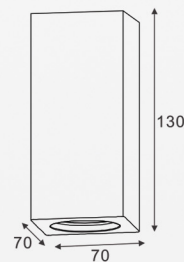

Product Code : C2-11015-SQ