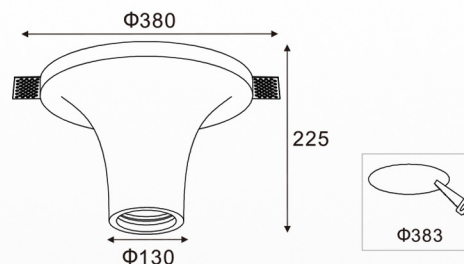

Product Code : C1-11011-R38