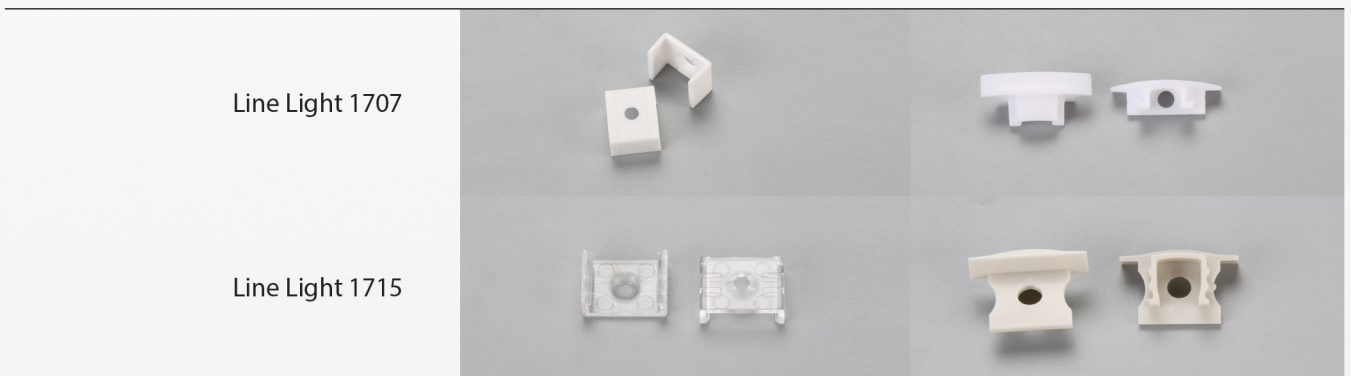

Profile : 10235

Profile : 2623

Profile : 4215

Profile : R60

Products Code : Line Light 1707 / 1715

Line Light : Code 1707

Line Light : Code 1715

Light Sources	Power		Luminous		CCT		CRI
	Per Meter		Per Meter		Color Temperature	Color Rendering Index	
Mid-Power	12	Watt	1200	Lumen	3000	Kalvin	
High-Power	24	Watt	2500	Lumen	4000	Kalvin	> 80
High-Efficiency	24	Watt	3500	Lumen	6000	Kalvin	

Standards / CE / ENEC / GS / UL

Powered By : 

Accessories

Fixtures

End Cap

Profile Dimensions

	Width	Height	Length
Line Light 1707	17 mm	7 mm	Per Order
Line Light 1715	17 mm	15 mm	

Material / Profile: Anodized Aluminum / Diffuser: PMMA