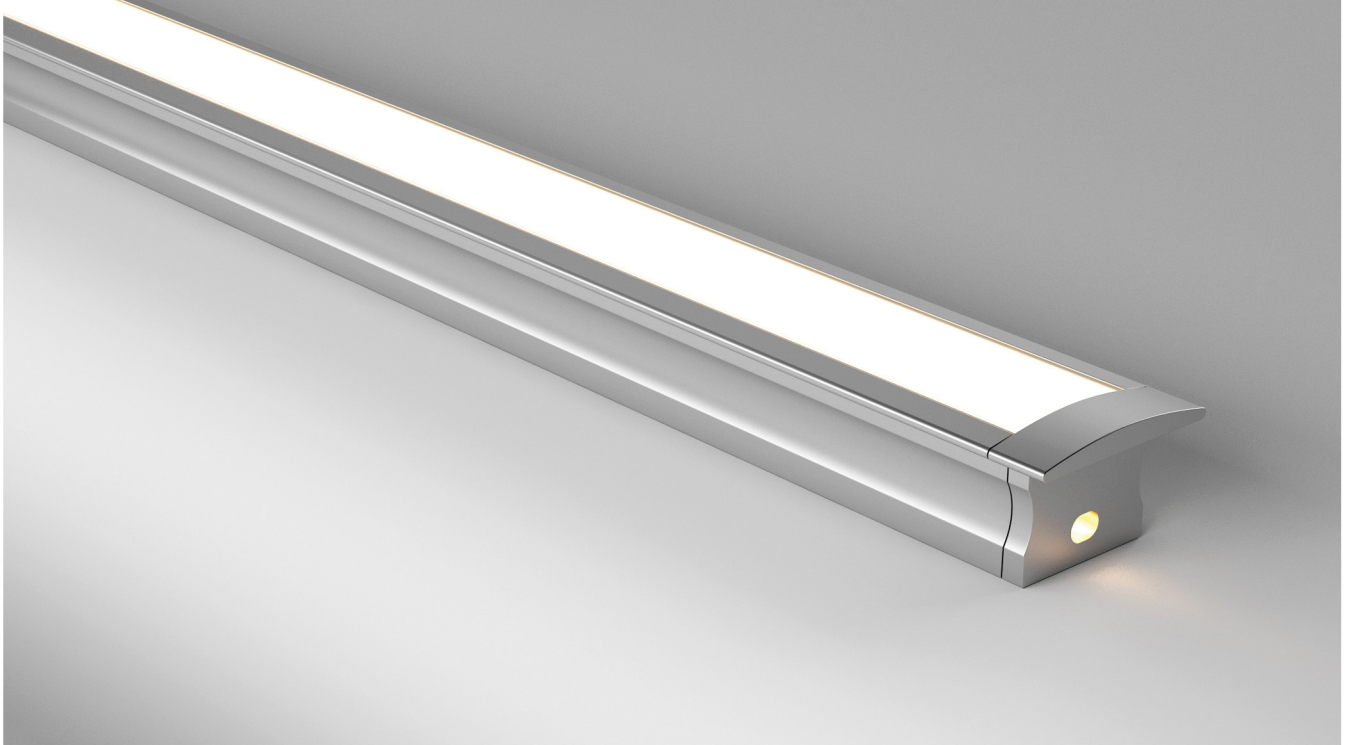

Linear Light

Different Aluminum Profiles combined with wide range of LED sources to provide customized linear lighting solution

Line & Design

SPL lighting Group

Profile : 1715

Profile : 3030

Profile : 3535A