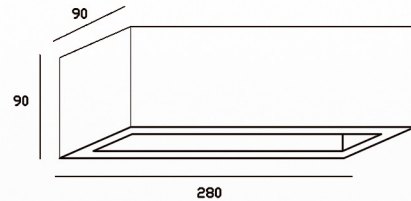

Products Code : W2-4030 / W2-4031 / W2-4032 / W2-4033

Product Code : W2-4030