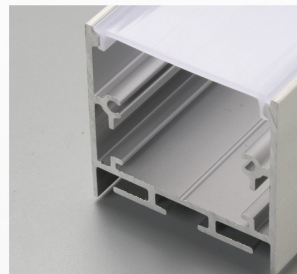

Profile : 3535M