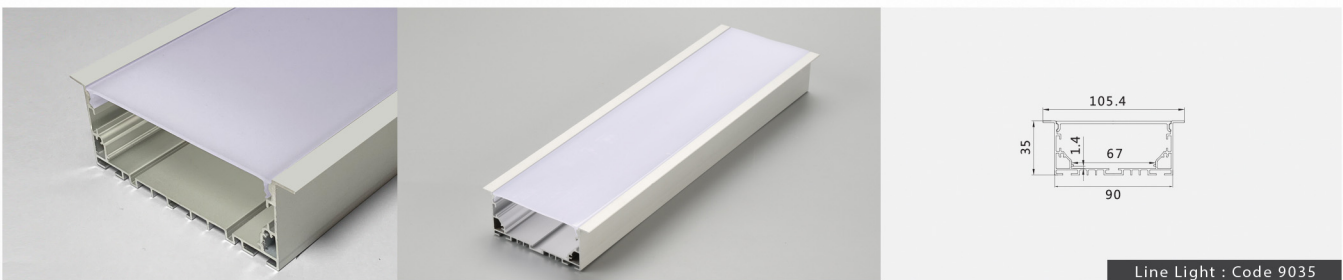

Line Light : Code 7635

Line Light : Code 9035

Light Sources	Power		Luminous		CCT		CRI
	Per Meter		Per Meter		Color Temperature	Color Rendering Index	
Mid-Power	12	Watt	1200	Lumen	3000	Kalvin	> 80
	24	Watt	2400	Lumen			
High-Power	24	Watt	2500	Lumen	4000	Kalvin	
	48	Watt	5000	Lumen			
High-Efficiency	24	Watt	3500	Lumen	6000	Kalvin	
	48	Watt	7000	Lumen			

Standards / CE / RoHS / A-GS / UL

Powered By: