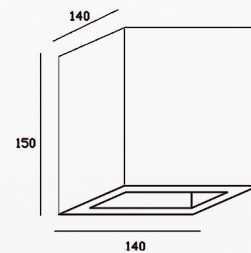

Products Code : W2-4030 / W2-4031 / W2-4032 / W2-4033

Product Code : W2-4031