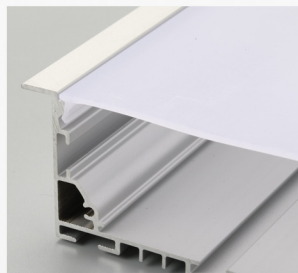

Profile : 7635