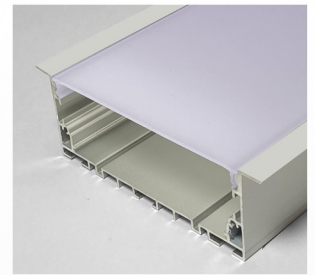

Linear Light

Different Aluminum Profiles combined with wide range of LED sources to provide customized linear lighting solution

Line & Design

SPL lighting Group

Profile : 1715

Profile : 3030

Profile : 3535A