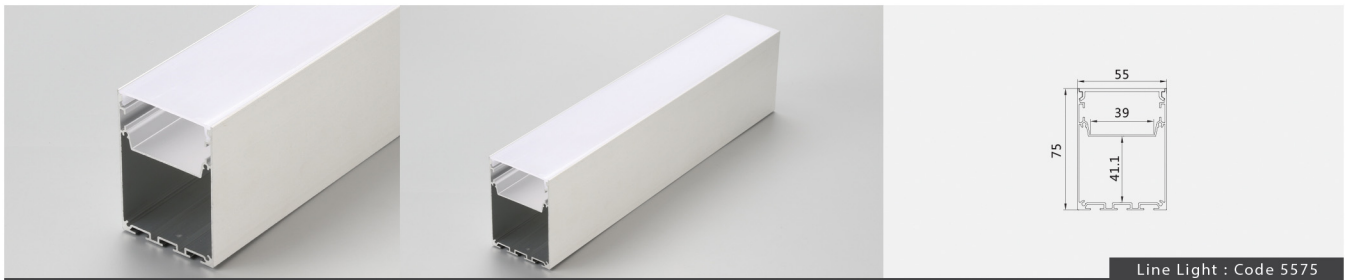

Products Code : Line Light 5575 / 10235

Line Light : Code 5575