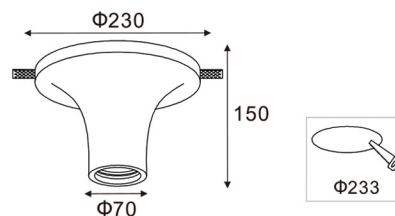

Standards / CE / RoHS / GS / UL

Powered By :

Accessories	Fixtures	End Cap
Line Light R60		

Profile Dimensions	Width	Height	Length
Line Light R60	60 mm	60 mm	Per Order

Material / Profile: Anodized Aluminum / Diffuser : PMMA

Product Code : C1-11026-1

Product Code : C1-11026-2

Products Code : C1-11052 / C1-11003 / C1-11030 / C1-11009

Product Code : C1-11052

Product Code : C1-11003

Product Code : C1-11030

Product Code : C1-11009

Products Code : C1-11011-R23 / C1-11011-R38 / C1-12012