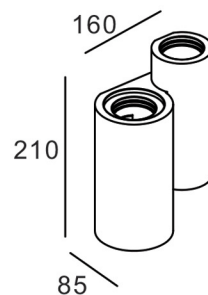

Products Code : W2-8063-2 / W2-8064-2 / C2-4016-5 / C2-4017-5