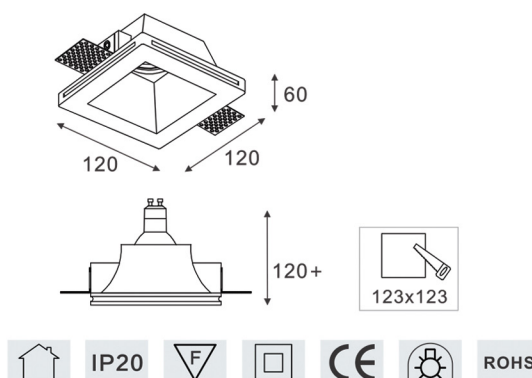

Standards / CE / RoHS / GS / UL

Powered By :

Accessories	Fixtures	End Cap
Line Light R60		

Profile Dimensions	Width	Height	Length
Line Light R60	60 mm	60 mm	Per Order

Material / Profile: Anodized Aluminum / Diffuser : PMMA

Code : W2-8086

Code : W2-4030

Code : W2-4031

Code : W2-4032

Code : W2-4033

Products Code : C1-11004 / C1-11027 / C1-11026-1 / C1-11026-2

Product Code : C1-11004

Product Code : C1-11027