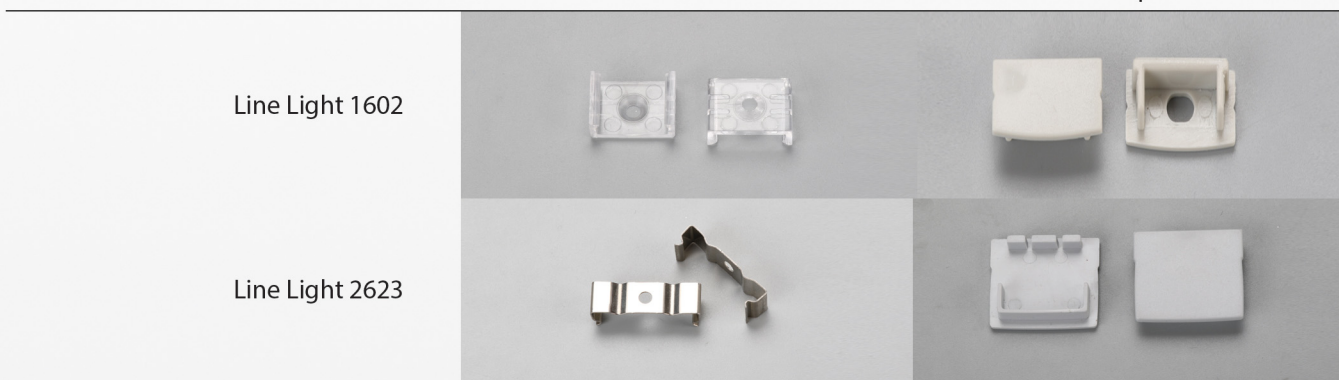

Standards / CE / ENEC / GS / UL

Powered By : 

Accessories

Fixtures

End Cap

Profile Dimensions

	Width	Height	Length
Line Light 1707	17 mm	7 mm	Per Order
Line Light 1715	17 mm	15 mm	

Material / Profile: Anodized Aluminum / Diffuser: PMMA

Products Code : Line Light 1602 / 2623

Line Light : Code 1602

Line Light : Code 2623

Light Sources	Power		Luminous		CCT		CRI
	Per Meter		Per Meter		Color Temperature		Color Rendering Index
Mid-Power	12	Watt	1200	Lumen	3000	Kalvin	
High-Power	24	Watt	2500	Lumen	4000	Kalvin	> 80
High-Efficiency	24	Watt	3500	Lumen	6000	Kalvin	

Standards / CE / RoHS / REACH / UL

Powered By : 

Accessories

Fixtures

End Cap

Profile Dimensions	Width	Height	Length
Line Light 1602	20 mm	20 mm	Per Order
Line Light 2623	26 mm	23 mm	

Material / Profile: Anodized Aluminum / Diffuser : PMMA