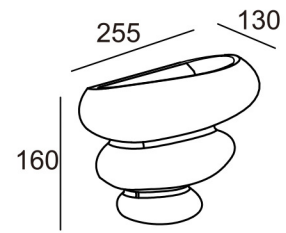

Standards / CE / RoHS / A-GS / UL

Powered By: 

Accessories

Fixtures

End Cap

Profile Dimensions

	Width	Height	Length
Line Light 5532	55 mm	32 mm	Per Order
Line Light 7635	76 mm	35 mm	
Line Light 9035	90 mm	35 mm	

Accessories	Fixtures	End Cap
Line Light 5575		
Line Light 10235		

Profile Dimensions	Width	Height	Length
Line Light 5575	55 mm	75 mm	Per Order
Line Light 10235	102 mm	35 mm	

Material / Profile: Anodized Aluminum / Diffuser : PMMA

Standards / CE / RoHS / GS / UL

Powered By :

Accessories	Fixtures	End Cap
Line Light R60		

Profile Dimensions	Width	Height	Length
Line Light R60	60 mm	60 mm	Per Order

Material / Profile: Anodized Aluminum / Diffuser : PMMA

Product Code : C2-4016-5

Product Code : C2-4017-5

Products Code : W2-8086 / W2-12011 / W1-11024 / W-11023

Product Code : W2-8086

Product Code : W2-12011

Product Code : W1-11024

Product Code : W1-11023

Products Code : W2-8060 / W2-12040 / C2-11015-R / C2-11015-SQ