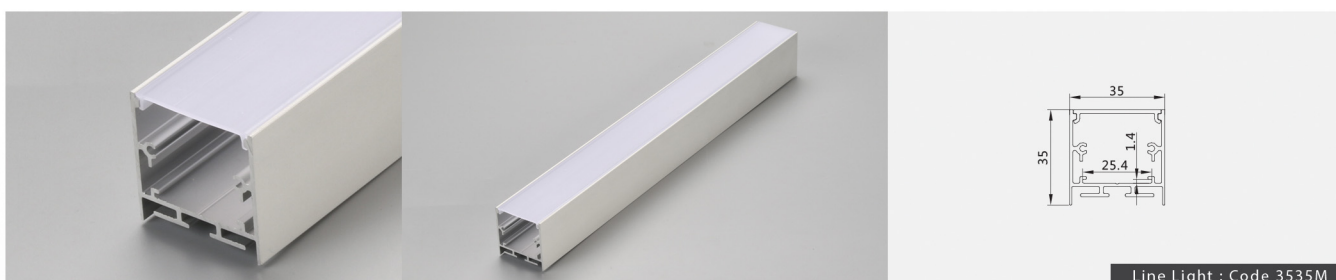

Line Light : Code 3535M

Light Sources	Power		Luminous		CCT		CRI	
	Per Meter		Per Meter		Color Temperature			Color Rendering Index
Mid-Power	12	Watt	1200	Lumen	3000	Kalvin	> 80	
	24	Watt	2400	Lumen				
High-Power	24	Watt	2500	Lumen	4000	Kalvin		
	48	Watt	5000	Lumen				
High-Efficiency	24	Watt	3500	Lumen	6000	Kalvin		

Standards / CE / ENEC / GS / UL

Powered By :