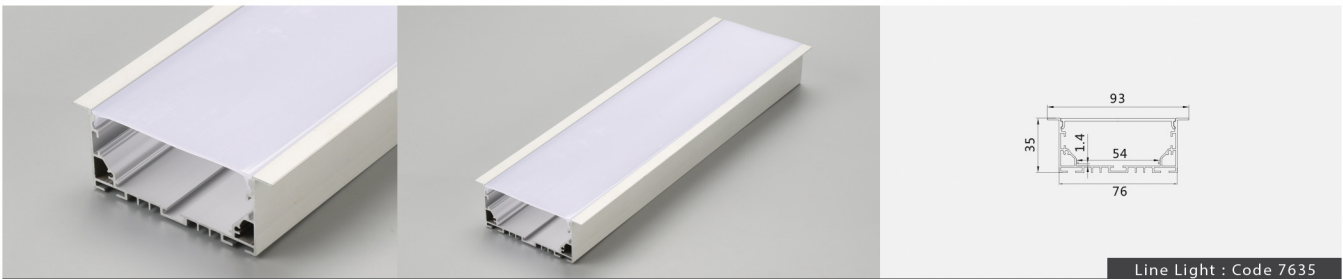

Line Light : Code 5532