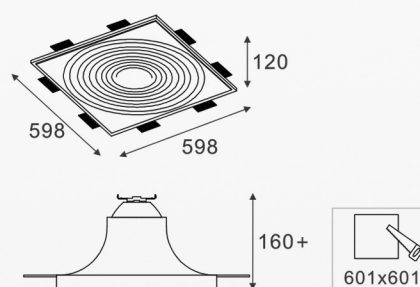

Product Code : C1-12012