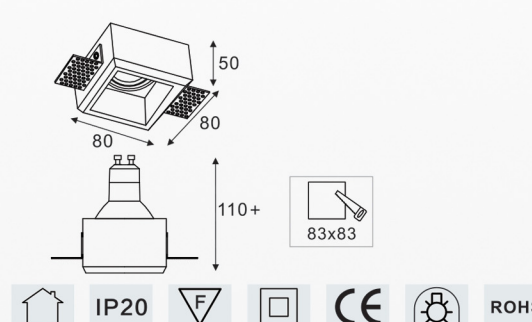

Product Code : C1-11026-1