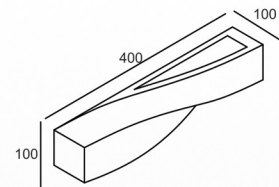

Product Code : W2-12040